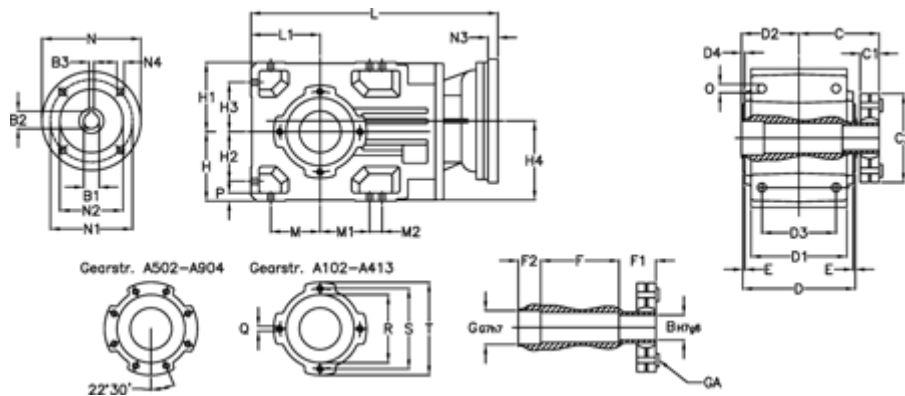

Data Sheet

Article number: 29600203135225
 Description: Bevel helical gearbox
 A202US-31,3-P71B5

Measures

B = 30	D1 = 110	F2 = 36	L = 306.0	N3 = -
B1 = 14	D2 = 60	G = 32	L1 = 80	N4 = M8x16
B2 = 16.3	D3 = 90	GA = 14,5 NM	M = 60.0	O = 9.5
B3 = 5	d4 = 4.5	H = 80	M1 = 60.0	P = 9
C = 89.5	Description = A202US-xx-P71 B5	H1 = 80	M2 = -	Q = M8x15
C1 = 23	E = 3.0	H2 = 60.0	N = 160	R = 95
C2 = 72.0	F = 77.5	H3 = 60.0	N1 = 130	S = 115
D = 136	F1 = 36.0	H4 = 93.0	N2 = 110	T = 140